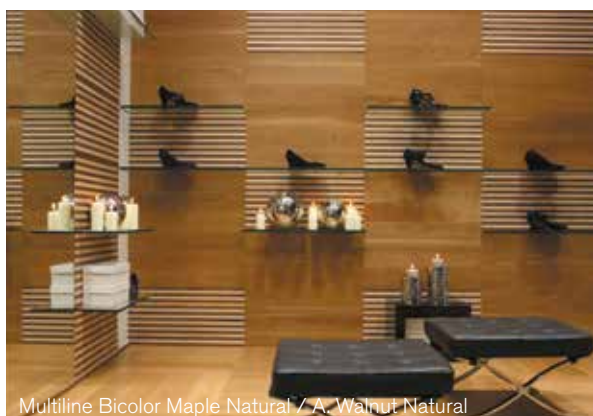

Multiline A. Walnut Natural

Multiline Bicolor Maple Natural / A. Walnut Natural